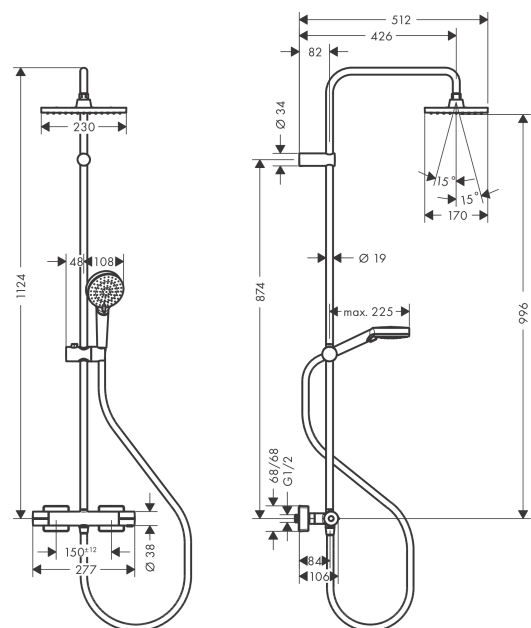

### product features

- consists of: overhead shower, hand shower, shower thermostat, shower hose, slider
- overhead shower Vernis Shape 230 1jet
- shower head size overhead shower: 230 x 170 mm
- spray type overhead shower: Rain
- ball-joint: overhead shower angle adjustable
- spray type hand shower: Rain, IntenseRain
- maximum flow rate at 3 bar: 8,7 l/min
- minimum flow pressure: 1 bar
- operating pressure: min. 1 bar/max. 10 bar
- shower bar diameter: 19 mm
- height-adjustable slider with locking push-button slider
- shower arm length overhead shower: 426 mm
- thermostat Vernis
- safety lock at 40° C
- adjustable hot water limitation
- outlets controlled via turning handle
- mounting type: exposed installation
- connection dimension DN15
- connection thread G ½
- centre distance 150 ± 12 mm

## Scale drawing

**Vernis Shape**  
**Showerpipe 230 1jet EcoSmart with thermostat**  
 Surfaces: **Matt Black**    Article Number: **26097670**

## Spare part list

Year of production: >04/21

Pos.	Description	Article Number	Price	PU
1	shower arm	93768670	-	1
2	hollow set screw M5x5	98446000	-	1
3	filter packing	94246000	-	1
4	-	26283670	-	1
5	tile-matching-disk	93813670	-	-
6	extension 100 mm	94164670	-	1
7	pipe 845 mm	93906670	-	1
8	pipe 945 mm	93770670	-	-
9	pipe 1145 mm	93907670	-	1
10	support, assy	93729670	-	1
11	O-ring 12x2	98214000	-	1
12	O-ring 11x2	98127000	-	1
13	handshower	26340670	-	1
14	shower hose Isiflex'B 1,60 m	28276670	-	1
15	seal	98058000	-	1
16	handle for thermostat	93727670	-	-
17	nut	98913000	-	1
18	thermostat cartridge	98282000	-	1
19	cartridge for exchanged connections	92373000	-	1
20	handle	93731670	-	-
21	shut off unit with selector	98283000	-	1
22	connecting thread G½	93730670	-	1
23	non return valve (pressure-resistant up to 2 MPa)	93136000	-	1
24	non return valve	96737000	-	1
25	O-ring 16x2	98133000	-	1
26	filter packing	96922000	-	1
27	escutcheon	93879670	-	1
28	set of S-unions (±12 mm)	94140000	-	1
29	noise reduction	96429000	-	1