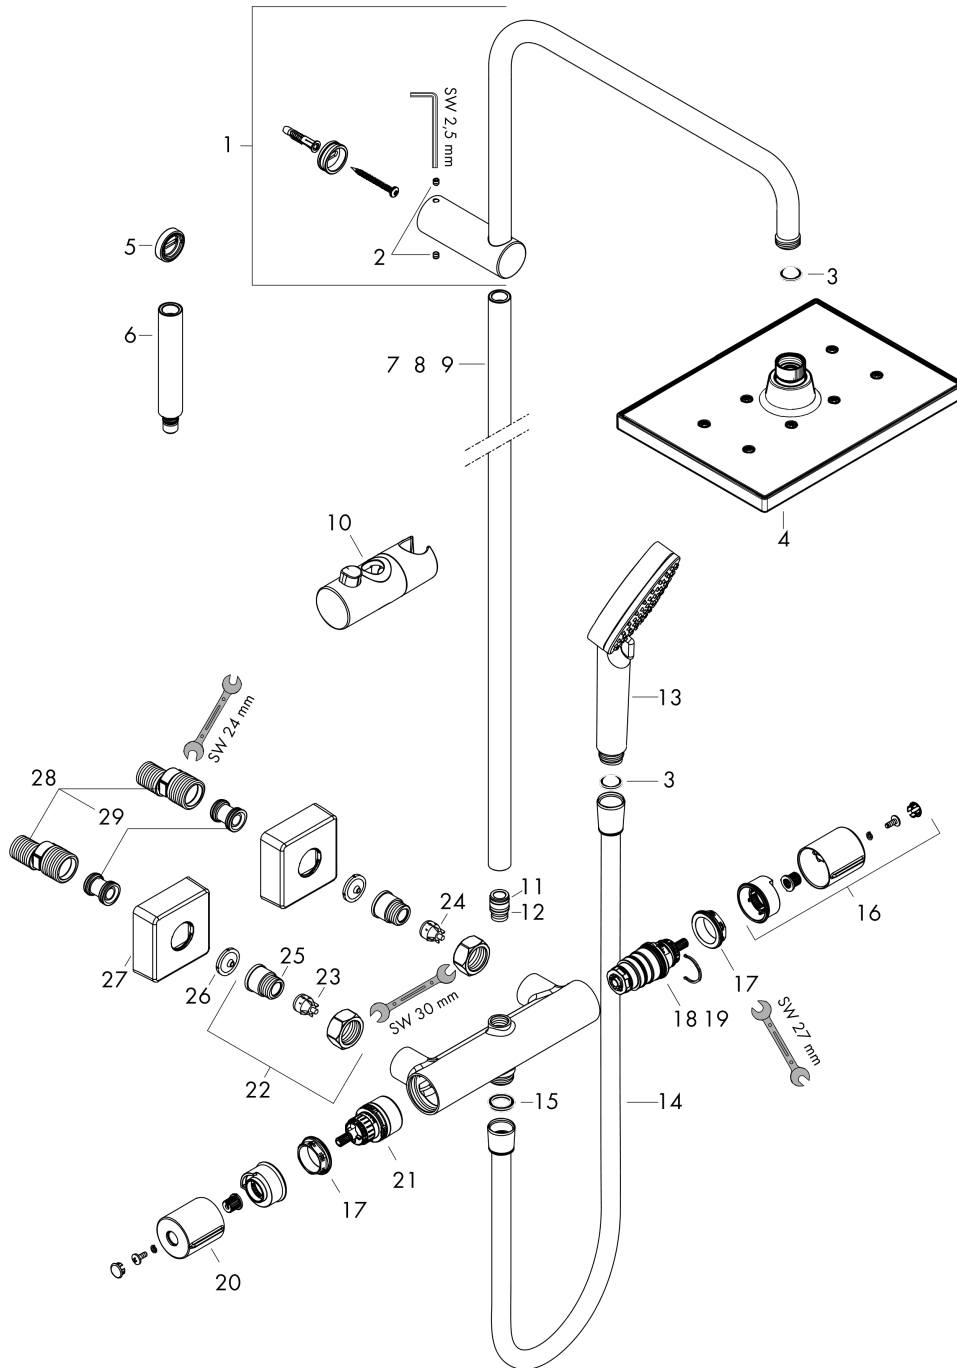

Vernis Shape
Showerpipe 230 1jet EcoSmart with thermostat
Surfaces: **Matt Black**   Article Number: **26097670**

Exploded Drawing

Year of production: >04/21

Vernis Shape
Showerpipe 230 1jet EcoSmart with thermostat
Surfaces: **Matt Black** Article Number: **26097670**

Spare part list

Year of production: >04/21

Pos.	Description	Article Number	Price	PU
1	shower arm	93768670	-	1
2	hollow set screw M5x5	98446000	-	1
3	filter packing	94246000	-	1
4	-	26283670	-	1
5	tile-matching-disk	93813670	-	-
6	extension 100 mm	94164670	-	1
7	pipe 845 mm	93906670	-	1
8	pipe 945 mm	93770670	-	-
9	pipe 1145 mm	93907670	-	1
10	support, assy	93729670	-	1
11	O-ring 12x2	98214000	-	1
12	O-ring 11x2	98127000	-	1
13	handshower	26340670	-	1
14	shower hose Isiflex'B 1,60 m	28276670	-	1
15	seal	98058000	-	1
16	handle for thermostat	93727670	-	-
17	nut	98913000	-	1
18	thermostat cartridge	98282000	-	1
19	cartridge for exchanged connections	92373000	-	1
20	handle	93731670	-	-
21	shut off unit with selector	98283000	-	1
22	connecting thread G½	93730670	-	1
23	non return valve (pressure-resistant up to 2 MPa)	93136000	-	1
24	non return valve	96737000	-	1
25	O-ring 16x2	98133000	-	1
26	filter packing	96922000	-	1
27	escutcheon	93879670	-	1
28	set of S-unions (±12 mm)	94140000	-	1
29	noise reduction	96429000	-	1