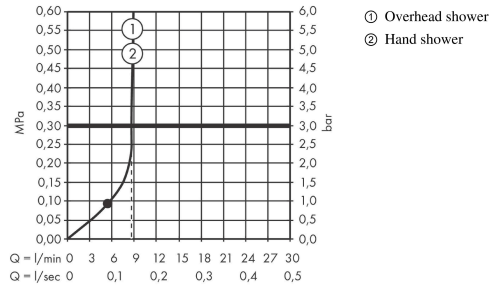

Vernis Shape
Showerpipe 230 1jet EcoSmart with thermostat
Surfaces: **Matt Black**   Article Number: **26097670**

Flowchart